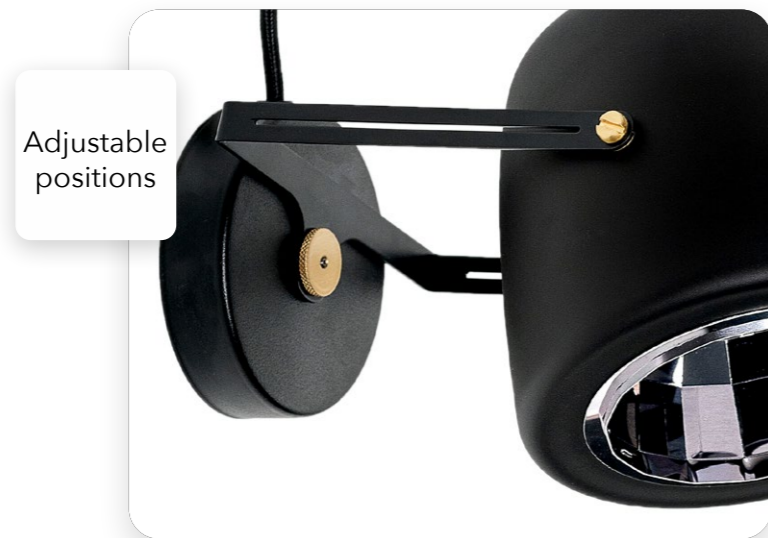

ICE WALL

STRUCTURE

Black

SHADE

Black with
dark grey
reflector

TECHNICAL

-ICE A30
IP20 led module 8w 2700K 800 lm

-ICE A58
IP20 led module 8w 2700K 800 lm

-ICE A78
IP20 led module 8w 2700K 800 lm

-ICE A120
IP20 led module 8w 2700K 800 lm

Phase cut dimming.

ICE WALL