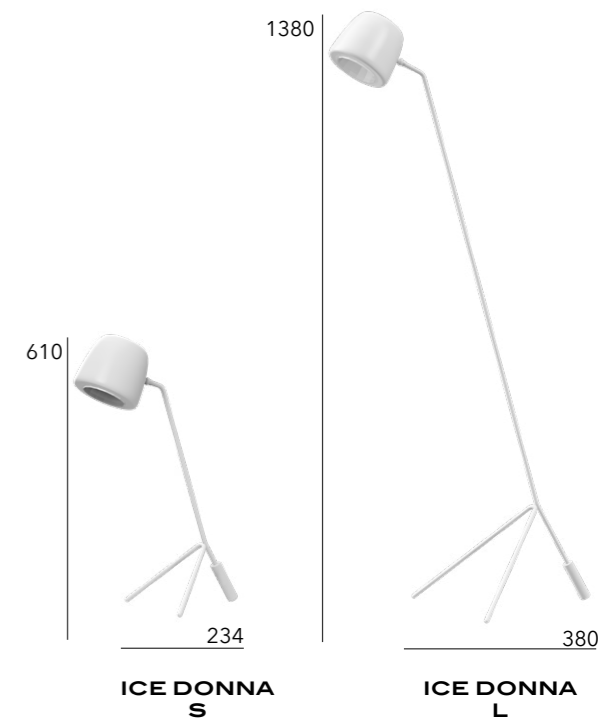

# ICE DONNA

Design by Hind Rabii / 2017

Ice Donna is elegant as a lady could be. A long tube with a solid brass base makes Ice Donna so particular. The light comes from the reflector that divides the light for best efficiency.

## SHADE

Black with dark grey reflector

## TECHNICAL

- ICE DONNA S  
IP20 led module 8w 2700K 800 lm
- ICE DONNA L  
IP20 led module 8w 2700K 800 lm

Cable plug with dimmer switch.