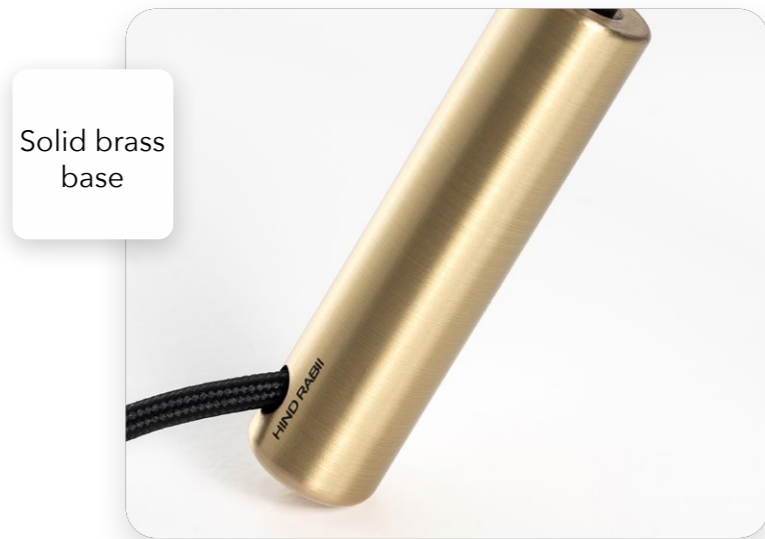

ICE DONNA

ICE DONNA

STRUCTURE

Black

SHADE

Black with dark grey reflector

TECHNICAL

- -ICE DONNA S
  IP20 led module 8w 2700K 800 lm
- -ICE DONNA L
  IP20 led module 8w 2700K 800 lm

Cable plug with dimmer switch.