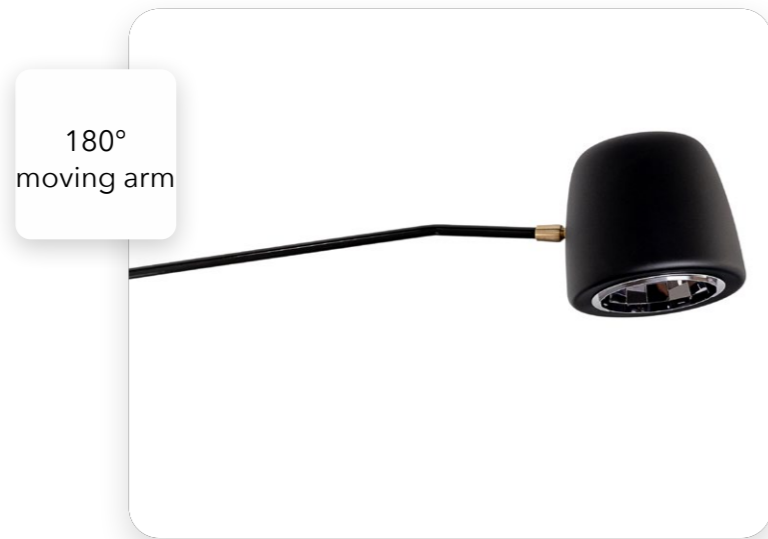

# ICE DONNA

Design by Hind Rabii / 2017

Ice Donna is elegant as a lady could be. A long tube with a solid brass base makes Ice Donna so particular. The light comes from the reflector that divides the light for best efficiency.

## SHADE

Black with dark grey reflector

## TECHNICAL

- ICE DONNA S  
IP20 led module 8w 2700K 800 lm
- ICE DONNA L  
IP20 led module 8w 2700K 800 lm

Cable plug with dimmer switch.

# ICE WALL